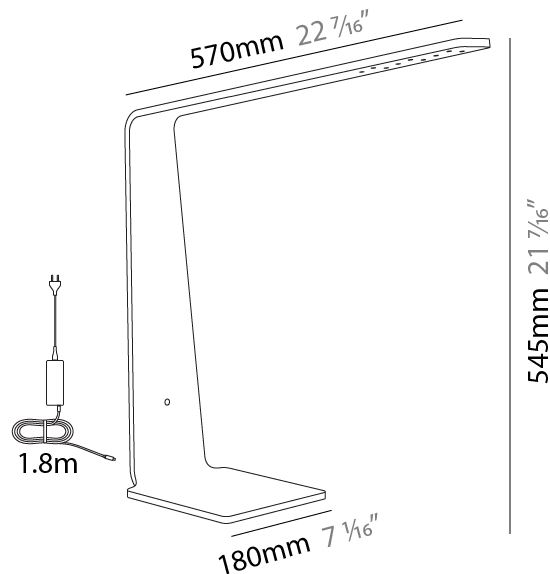

PROJECT
TYPE
SPECIFIER
QUANTITY
DATE

LED8 PORTABLE

D74003- -
base number   Charging Station   Finish Options

1. To build a product code in our configurator select the specify button on the base model # product page
2. To build a manual product code on this datasheet choose from the options listed below in blue font and add the suffix to the base model #

GENERAL

Series: Planko
Subseries: LED8
Brand: Tunto
Division: Design
Mounting Type: Portable
Mounting Location: Table
Subcategory: Table

PHYSICAL

Shape: Abstract
Length (mm): 570
Length (in): 22 7/16
Width (mm): 180
Width (in): 7 1/16
Height (mm): 545
Height (in): 21 7/16
Light Distribution: Downlight
Weight (kg): 1.4
Weight (lbs): 3.09
Fixture Finish: WAL / ASH / OAK / BLK / WHI
Fixture Material: Wood
Cable Details: 1800mm / 70.87" cord and plug
Upon Request: Bolt Down

ELECTRICAL

Lamp Type: LED
Input Wattage (W): 22
Total Output Wattage (W): 16
Dimming: Touch Dimming
Driver Location: Inline Transformer Plug
Input Voltage (V): 120

LED

Color Temperature (°K): 2700
Max. Delivered Lumen (lm): Max 800
CRI: >97 CRI
Lamp Life (hrs): 50000

OPTICAL

RATINGS AND CERTIFICATIONS

Certified By: Certified for North American Standards
IP rating: IP20